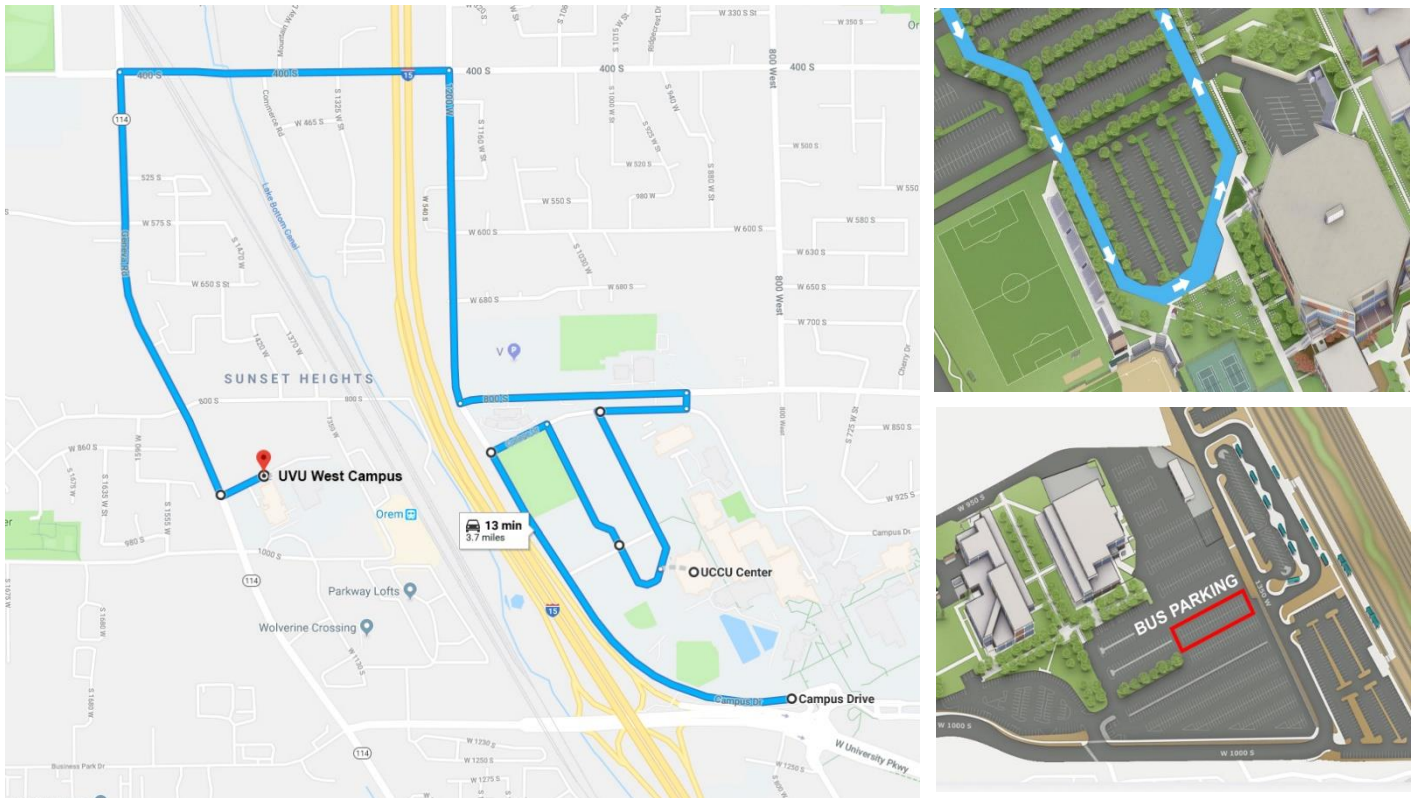

Bus Access

The following information is intended for bus drivers transporting groups directly to or from the UCCU Center. Please review the routes and instructions provided to minimize road congestion and increase transportation efficiency on UVU Main Campus.

UVU West Campus - 951 S Geneva Rd, Orem, UT 84058

Buses should avoid Event Center Drive, as a tight right-angle turn causes congestion on the road that can affect traffic in the entire area. Please follow the route as shown above, **turning East at Hal Wing Track & Field onto W College Drive**, then right along the west side of UVU Lots L8, L5, and L3 on S Wetland Dr. Buses **cross Event Center Drive** and enter the UCCU Center Visitor Lot through the West gate, pull forward to the drop-off zone. Buses should **exit the Visitor Lot onto S N Event Center Dr** through the east gate and **exit campus at 800 S**.

Bus parking will be available at UVU West Campus in Lot W1. Drivers can then take the Pedestrian Bridge across I-15 to attend the Tournament. Please visit www.UCCUCenter.com for more info